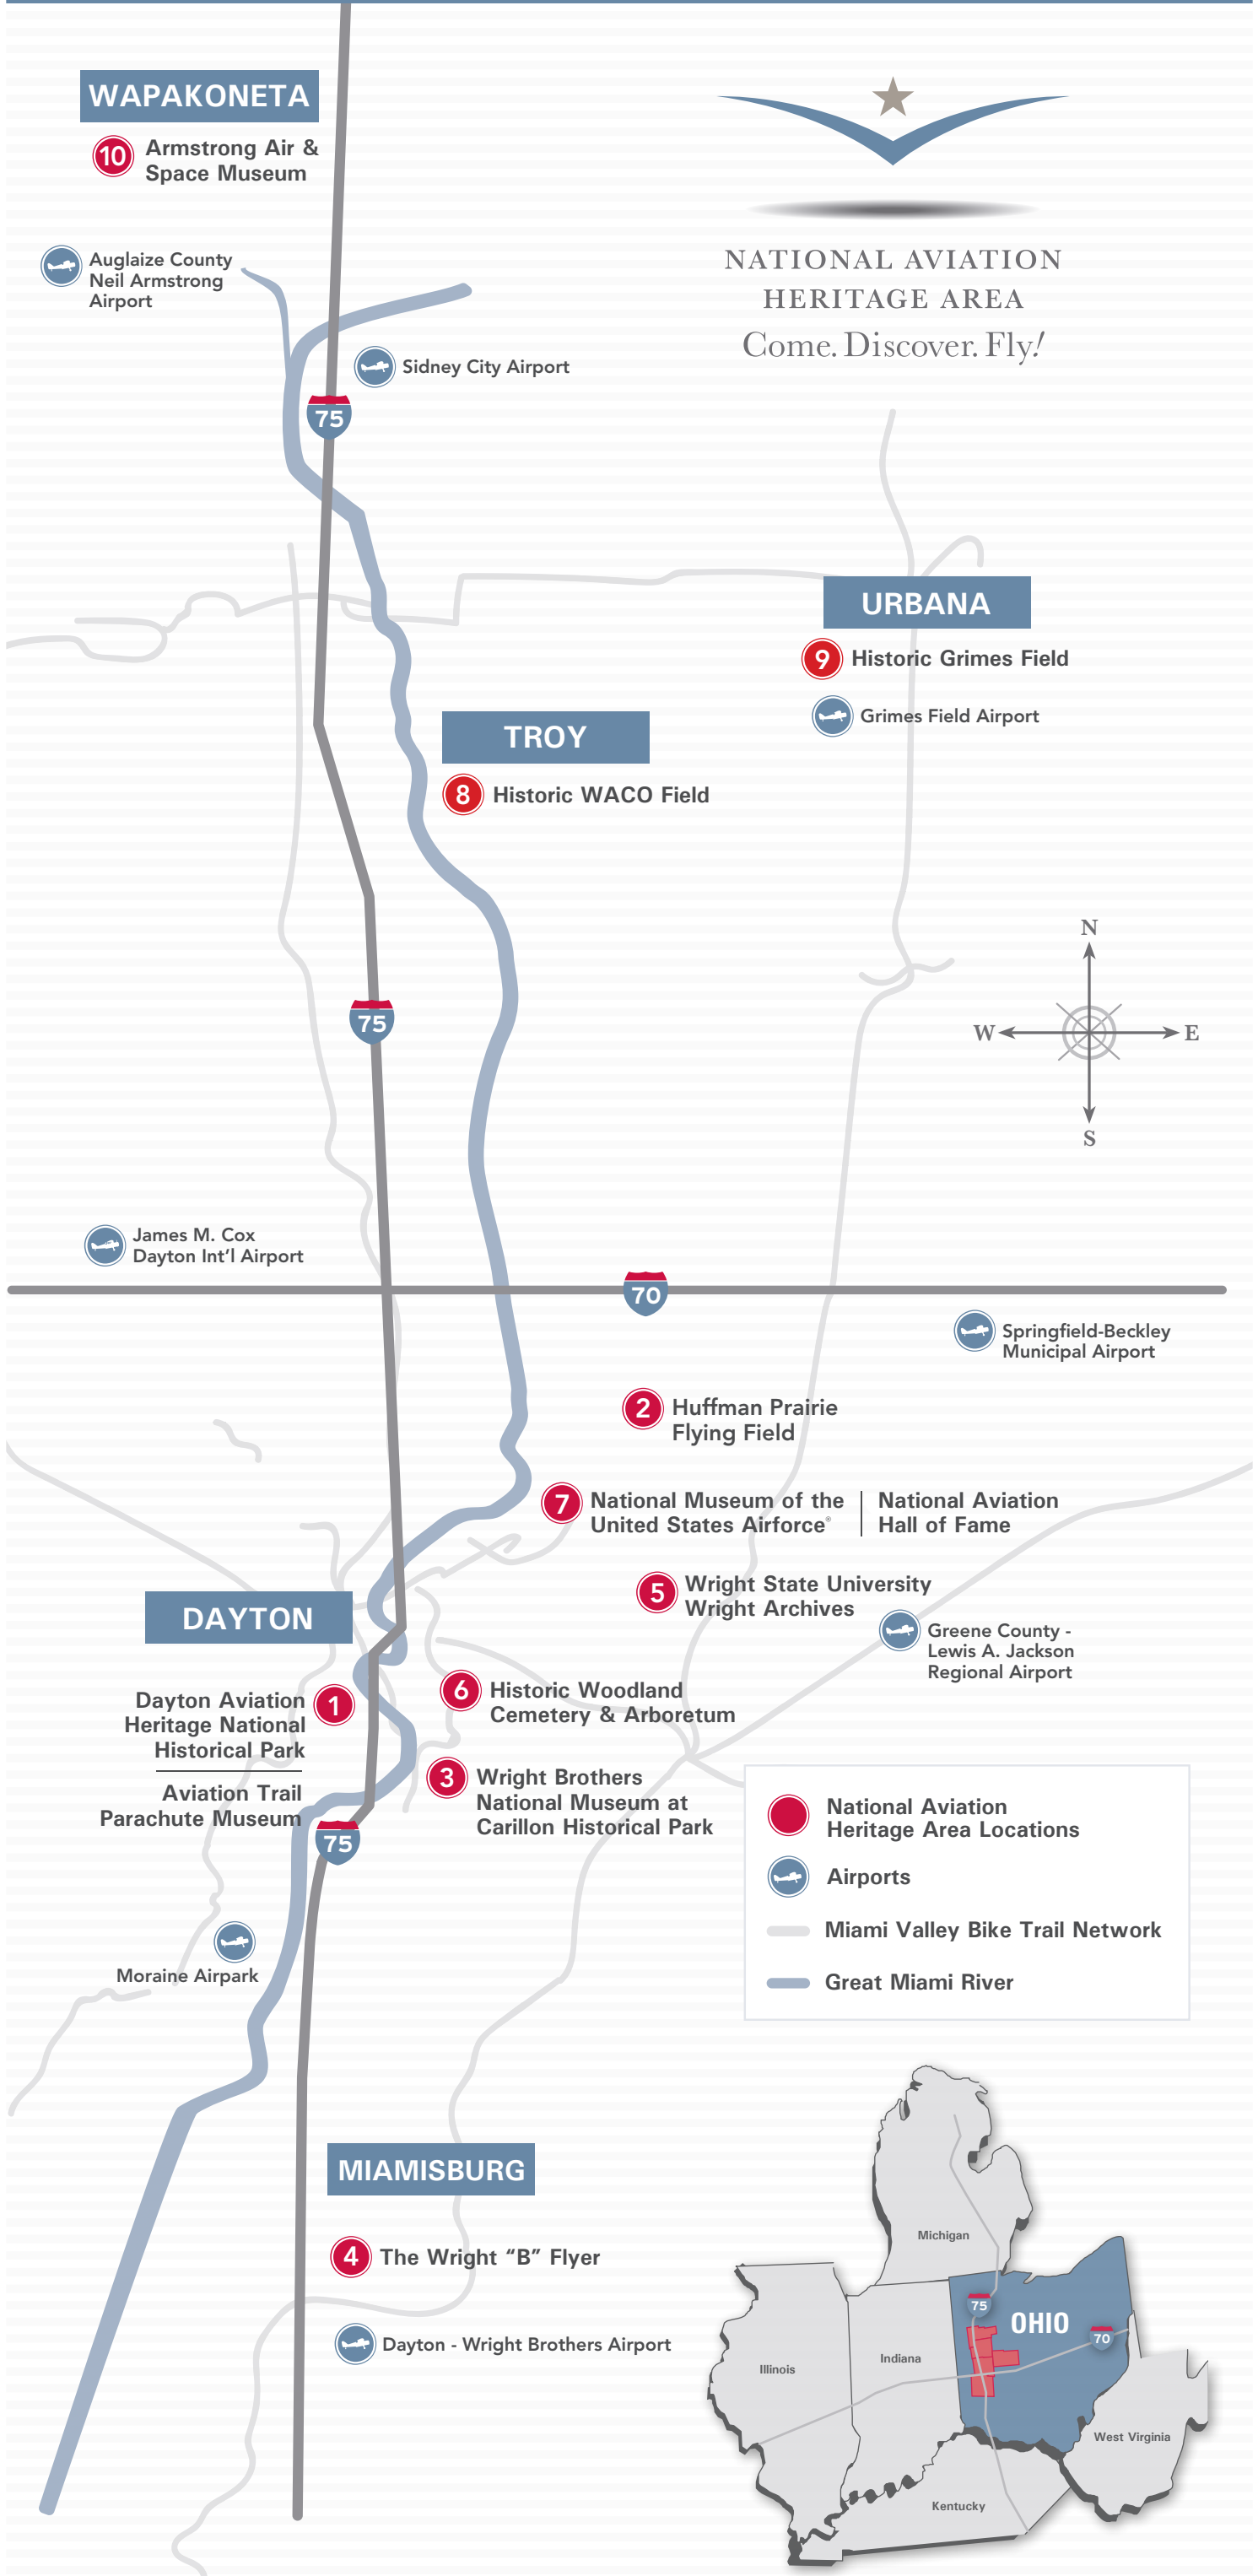

NATIONAL AVIATION HERITAGE AREA LOCATIONS

NATIONAL AVIATION
HERITAGE AREA
Come. Discover. Fly!

WAPAKONETA

10 Armstrong Air & Space Museum

Auglaize County Neil Armstrong Airport

Sidney City Airport

URBANA

9 Historic Grimes Field

Grimes Field Airport

TROY

8 Historic WACO Field

James M. Cox Dayton Int'l Airport

Springfield-Beckley Municipal Airport

2 Huffman Prairie Flying Field

7 National Museum of the United States Airforce® | National Aviation Hall of Fame

5 Wright State University Wright Archives

Greene County - Lewis A. Jackson Regional Airport

DAYTON

1 Dayton Aviation Heritage National Historical Park

6 Historic Woodland Cemetery & Arboretum

3 Wright Brothers National Museum at Carillon Historical Park

- National Aviation Heritage Area Locations
- ✈ Airports
- Miami Valley Bike Trail Network
- Great Miami River

MIAMISBURG

4 The Wright "B" Flyer

Dayton - Wright Brothers Airport